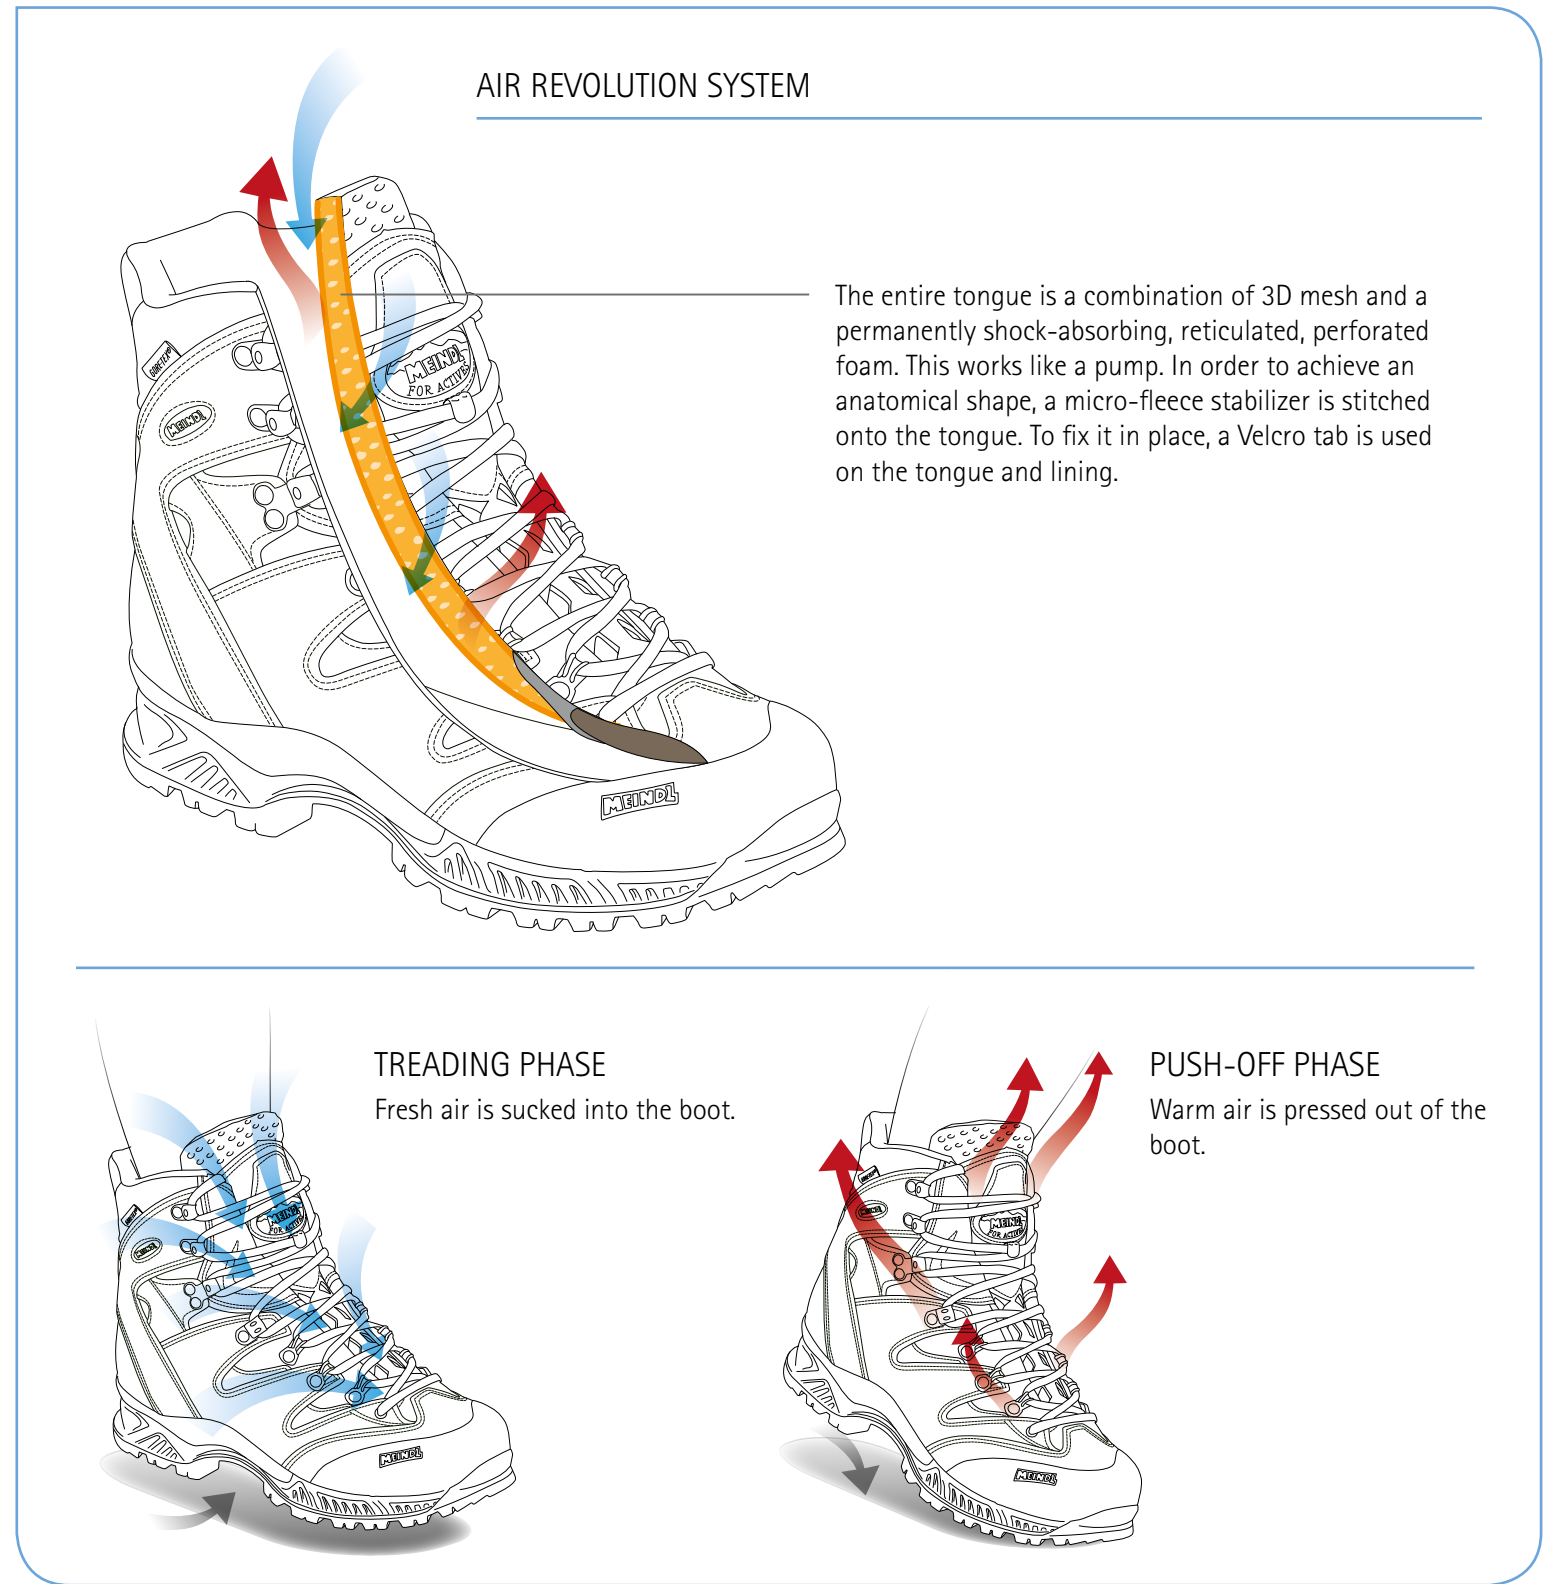

SOLE PROFILES

AIR REVOLUTION LADY ULTRA

3083-24
Pistachio / Light grey