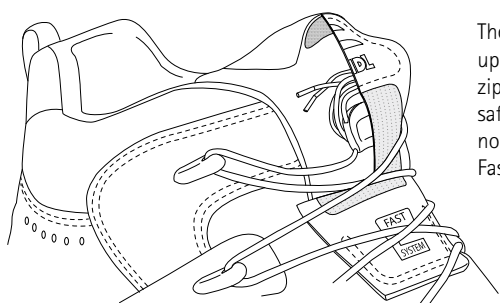

speed hiking. Optimal stability in open country, low weight and lots of comfort guarantee the greatest possible fun and safety in the mountains.

FAST CLOSURE SYSTEM

The easy-run nylon laces can be drawn up with one hand and fixed using the zip clip. The lace can then be stowed safely under the tongue cover. There is no need to lace up the shoes using the Fast Closure System.