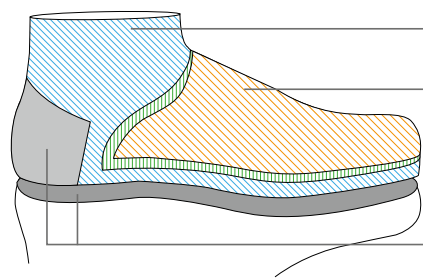

THE MEINDL FIT SYSTEM CONCEPT

LAST

FIT SYSTEM AREA

Lasts vary across the entire forefoot area depending on the Fit System size

SOLE SURFACE AND HEEL

remain the same

THE MEINDL FIT SYSTEM

in three widths corresponds to width

- W Weit (wide) I
- M Mittel (medium) H
- S Schmal (narrow) F

SYSTEMATIC FIT

The fit and adjustment are the outstanding features of the MFS Vakuum line. Materials, technology and finish are in perfect harmony. The result is an unforgettable feeling - and Meindl has further improved this line for summer 2013. The Vakuum 3.0 GTX® has new lacing and sole concepts. These guarantee even more comfort in the mountains!