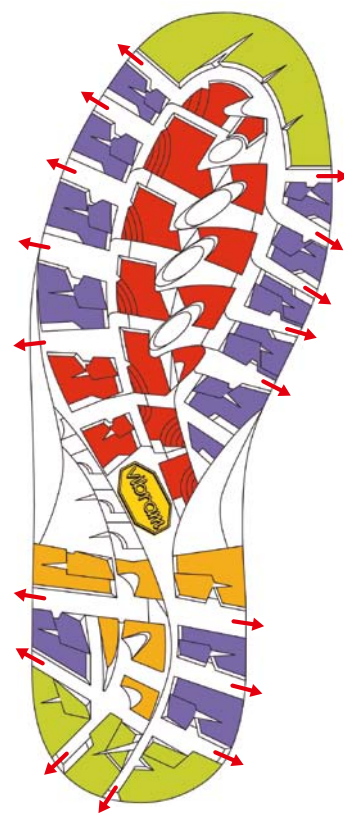

MEINDL MULTIGRIP® BY VIBRAM®

- Grip
- Traction
- Braking
- Stability
- → Self-cleaning