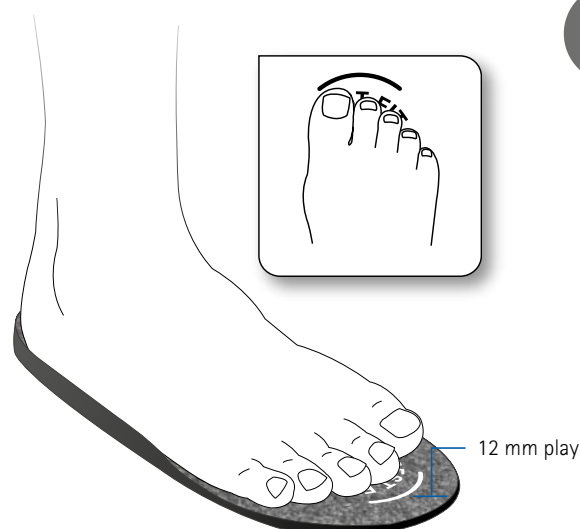

BEST FIT FOOTBED FOR CHILDREN

So that children's feet have enough room. Ideally, a child's shoe with a perfect fit will be around 12 mm longer than the child's foot in the toe area. Our removable Best Fit footbed allows a simple check to be made on whether the shoe fits correctly.