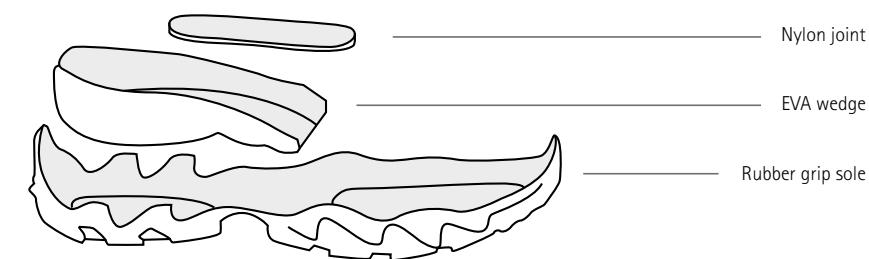

MEINDL JUNIOR SPORT SOLE

A special intermediate sole construction tailored to the outsole supports a soft roll-off. This promotes the natural sequence of movements of the gait line.