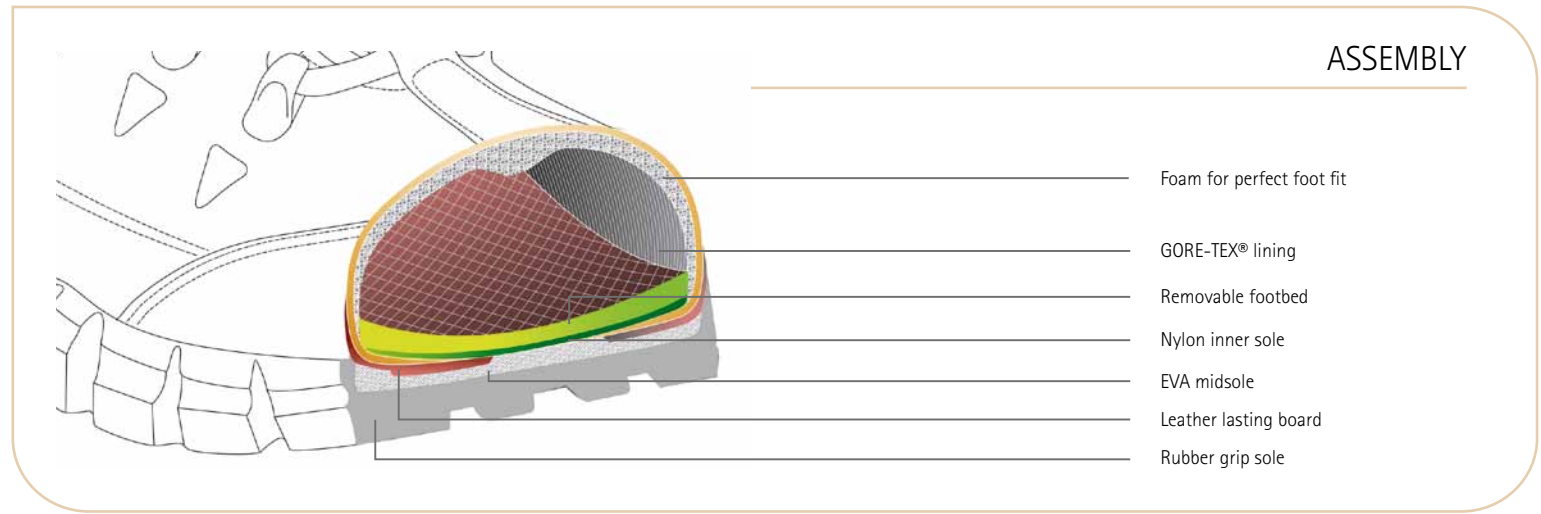

SOLE PROFILES