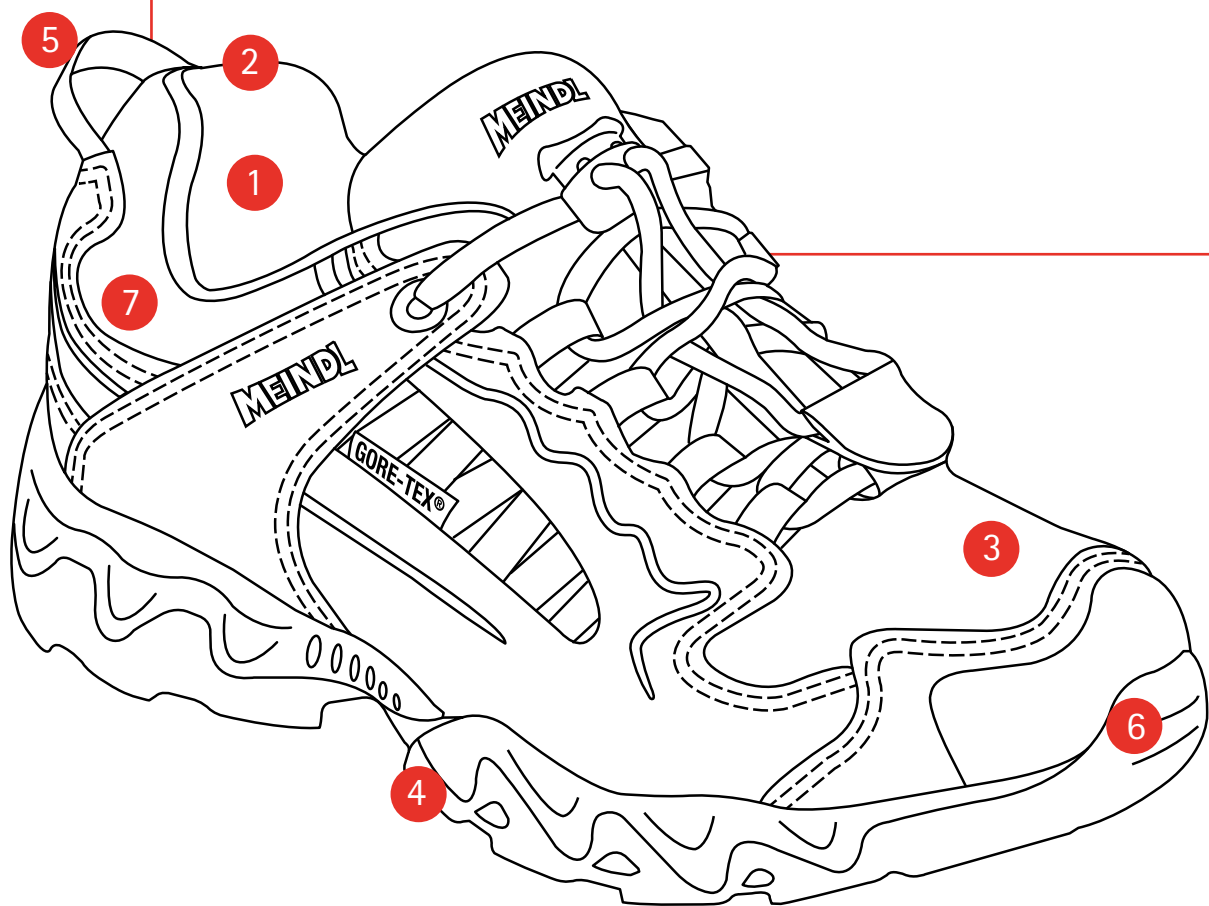

BEST FIT FOOTBED FOR CHILDREN

So that children's feet have enough room. Ideally, a child's shoe with a perfect fit will be around 12 mm longer than the child's foot in the toe area. Our removable Best Fit footbed allows a simple check to be made on whether the shoe fits correctly.