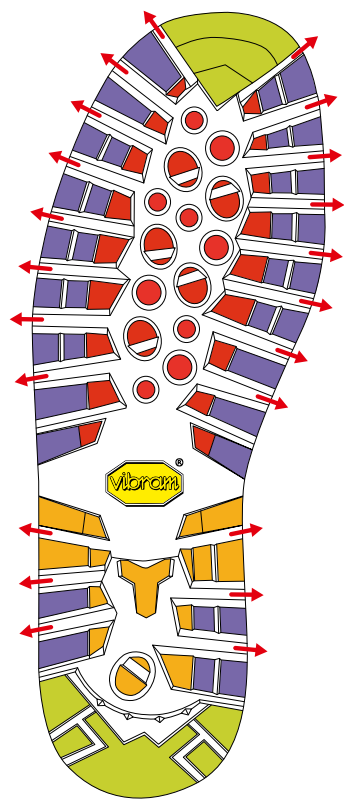

MEINDL MULTIGRIFF® & MULTIGRIP® THE ULTIMATE PARTNERS

The Multigriff sole by Meindl is a product with an intensive developmental history. We gathered, tested and trialed a great deal of practical experience. Academic institutes accompanied our developmental work in order to obtain the maximum practical benefits. We also looked at the "feet" of wild mountain animals. This resulted in a concave cross-section, a high grip at the edges, good cushioning properties plus a self-cleaning profile with contact surfaces and cleats - with a grip and bite on all sides.

In particular, the sole is characterised by the following:

- The cleat at the front of the heel projects forwards to provide more bite.
- The profile has an open angle so that it self-cleans in the roll-off movement.
- The cleats in the centre provide security that the profile grips in all directions.

MEINDL MULTIGRIFF® BY VIBRAM®