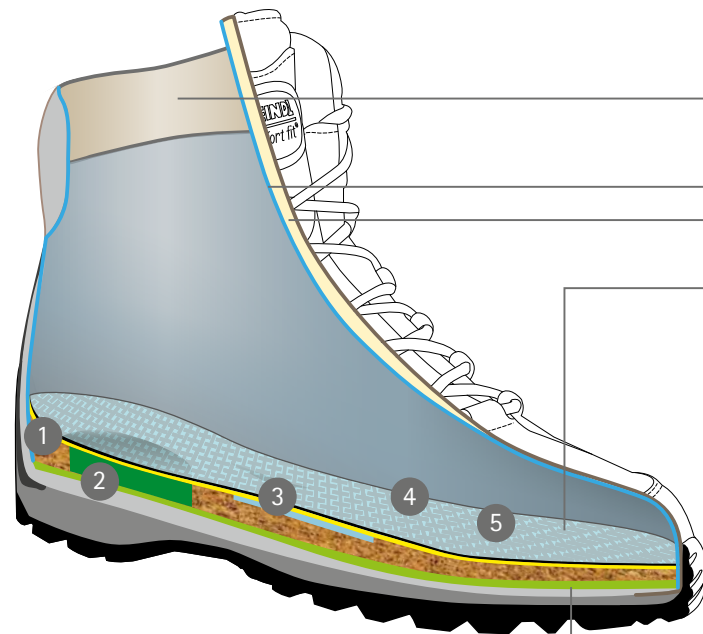

Sole
Meindl Multigriff sole
by Vibram®

Sizes
6 - 12

SPORTY AND COMFORTABLE TO REACH THE PEAKS

There's an innovation in the Comfortfit® range for summer 2013: In the Bernina 2 and the Guffert GTX®, we now also have mountain boots with cork footbeds and volume adjustment. In this way, every mountain hike will be a special experience!