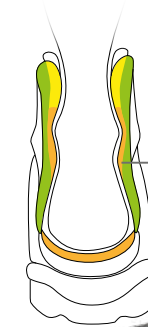

THE MFS PRINCIPLE