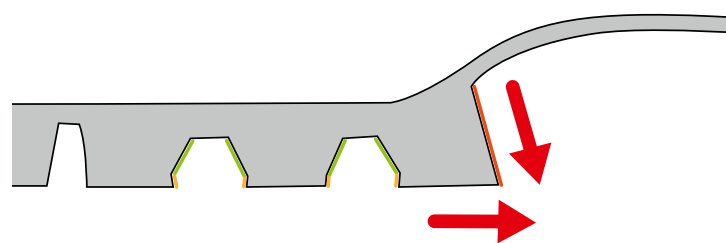

SIDE VIEW, HEEL OF SOLE