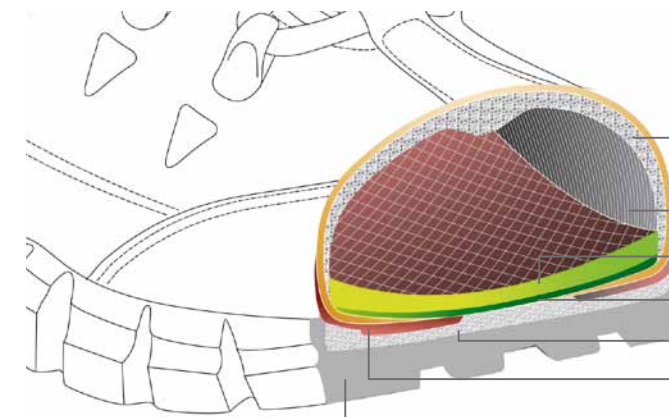

- Glove-soft leather cuff
- Leather footbed
- Continuous EVA shock-absorber
- Grippy rubber sole

Korsika GTX®

SOLE PROFILES

ASSEMBLY

- Foam for perfect foot fit
- GORE-TEX® lining
- Removable footbed
- Nylon inner sole
- EVA midsole
- Leather lasting board
- Rubber grip sole